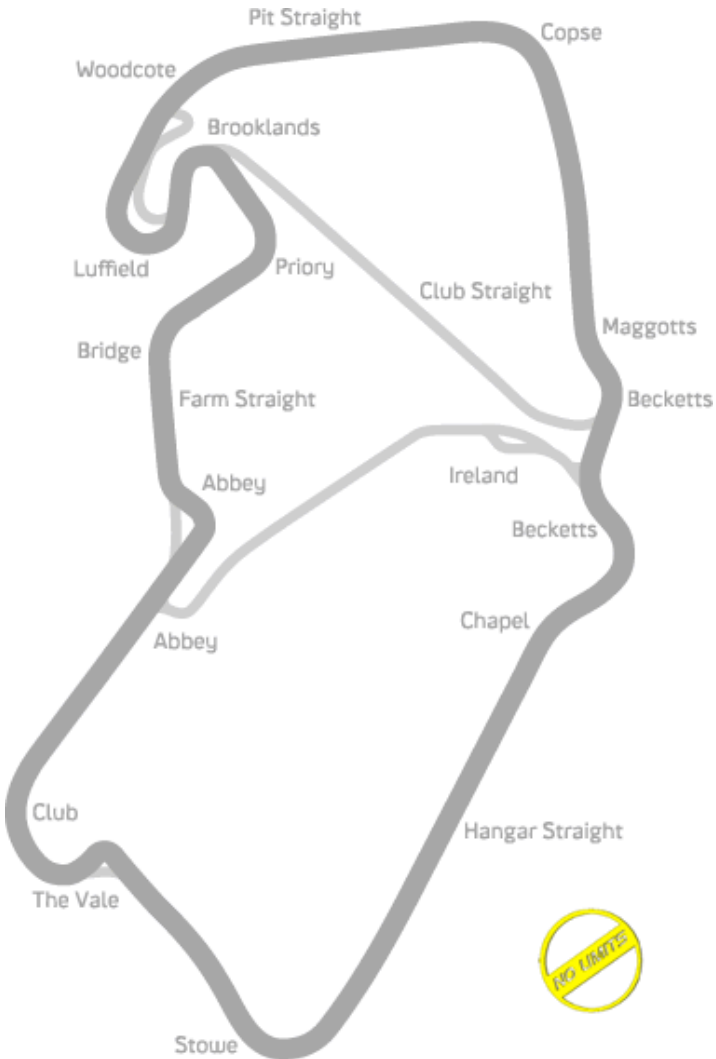

Circuit Information

Pit garages: Yes
Catering: large canteen open all day
Petrol: available on circuit
2009 GP circuit: 3.194 miles
Noise Limit: 102db drive by

Silverstone Circuit is situated in both Northamptonshire and Buckinghamshire and takes its name from Silverstone village in Northamptonshire. It is best known as the home of the British Grand Prix, which it first hosted in 1948 and which has been held on the circuit every year since 1987. From 2010 Silverstone will lose the F1 Grand Prix to Donington Park, but will host instead the Moto GP championship. Undergoing some remodelling to make it the 'fastest bike track in the world' Silverstone is definitely worth a ride.